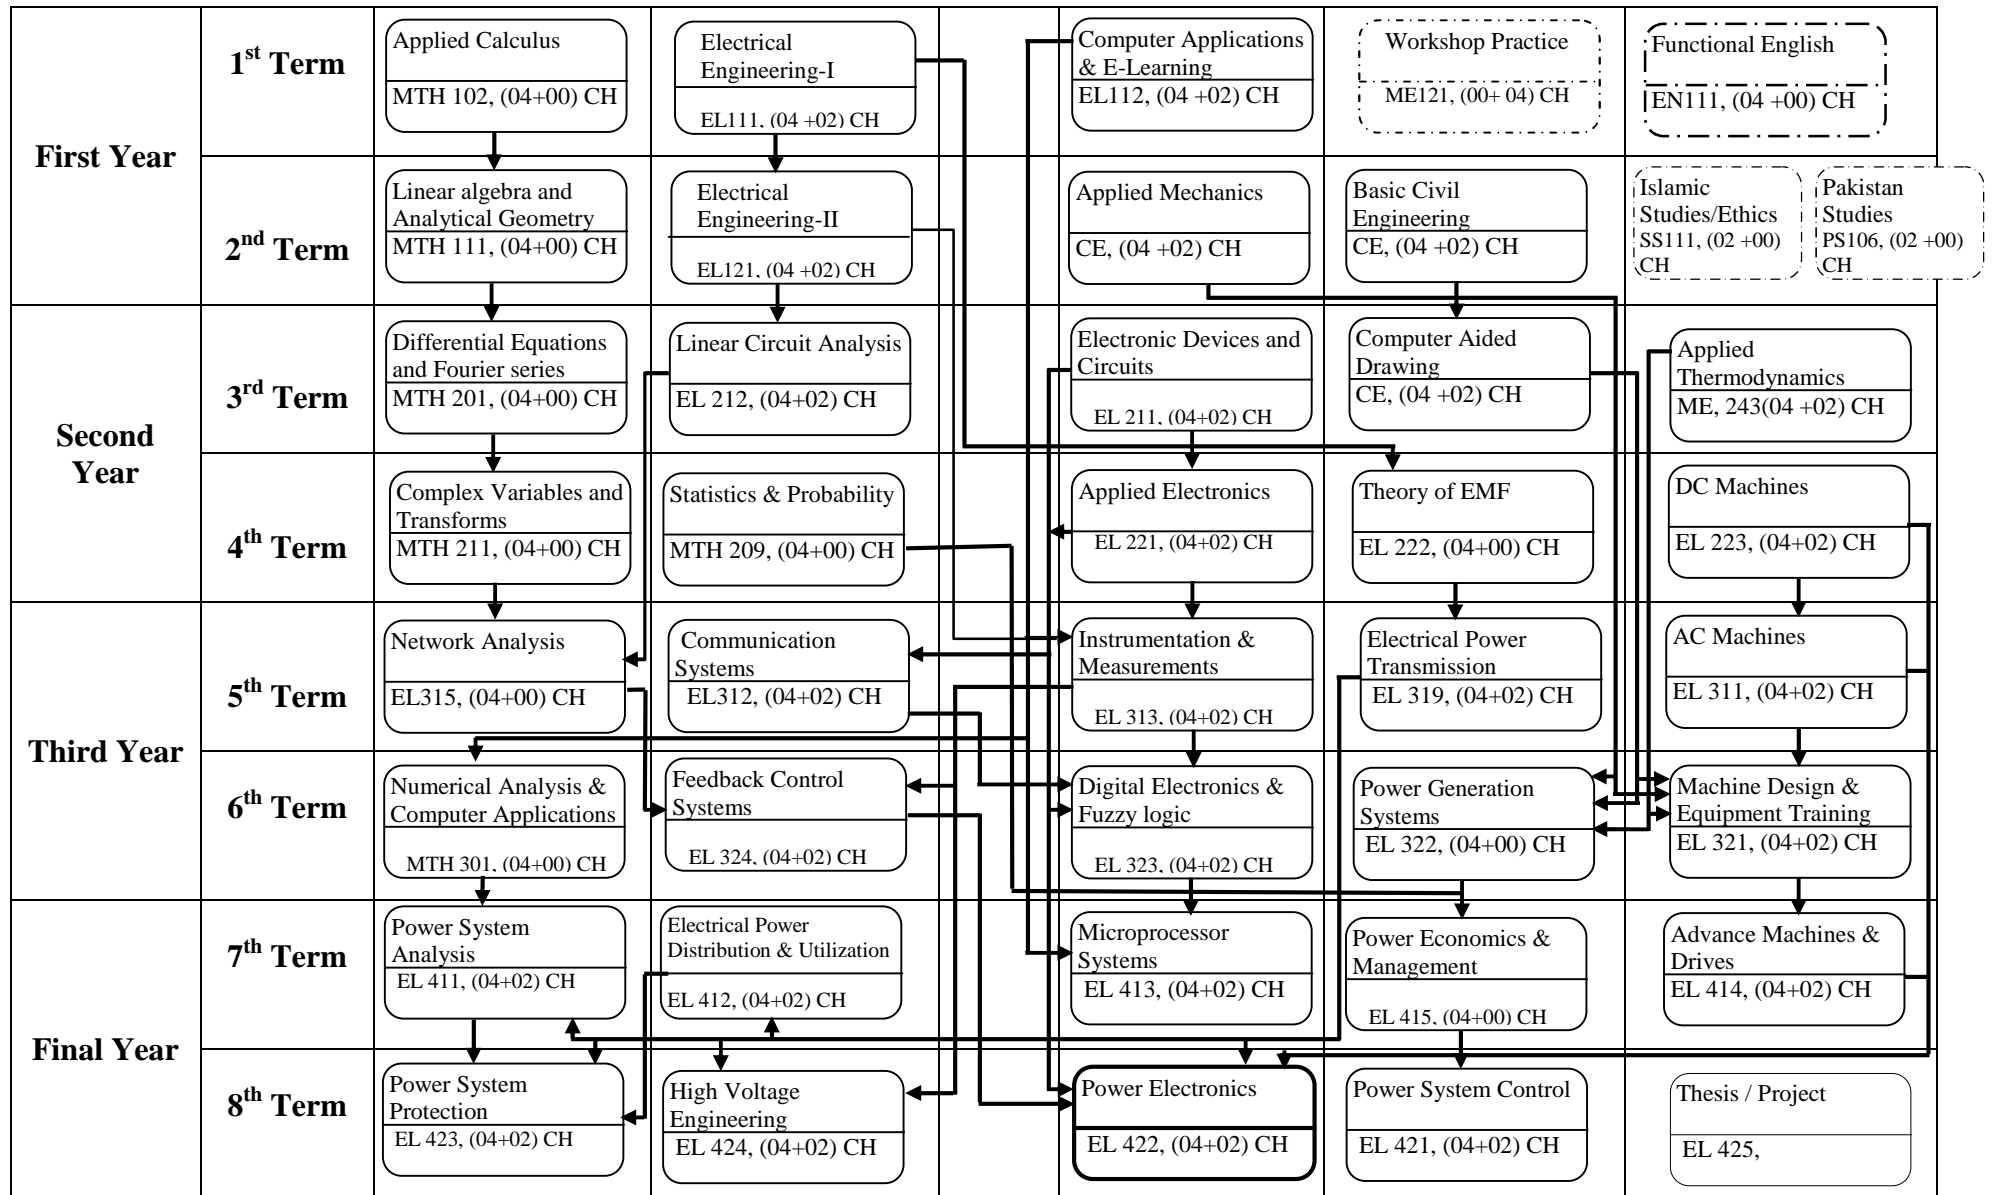

DEPARTMENT OF ELECTRICAL ENGINEERING MEHRAN UNIVERSITY OF ENGINEERING & TECHNOLOGY JAMSHORO
FLOW CHART OF PRE-REQUISITE & CO-REQUISITE OF UNDERGRAGUATE COURSE

Prof. Dr. Abdul Sattar Larik
Chairman,
Deptt. of Electrical Engineering